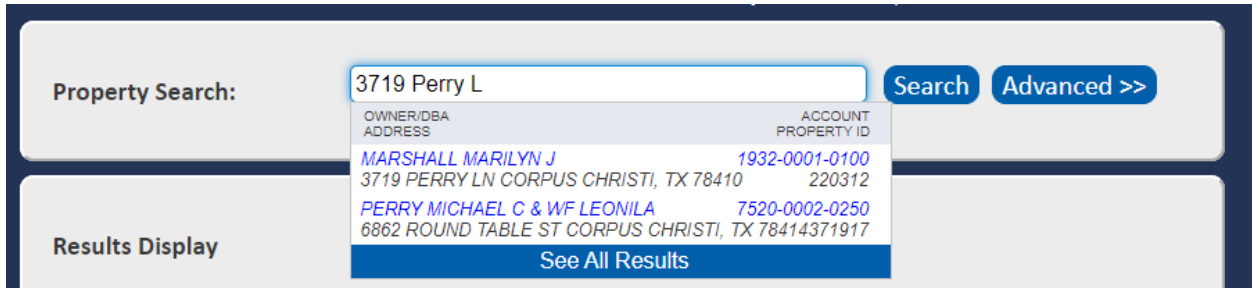

[Click here to continue to the Property Search](#)

STEP 4: Enter your address in the Property Search bar and click on selection from the dropdown

STEP 5: Click on the Land tab

STEP 6: Copy your Sqft total and go back to the Stormwater Fee Calculator